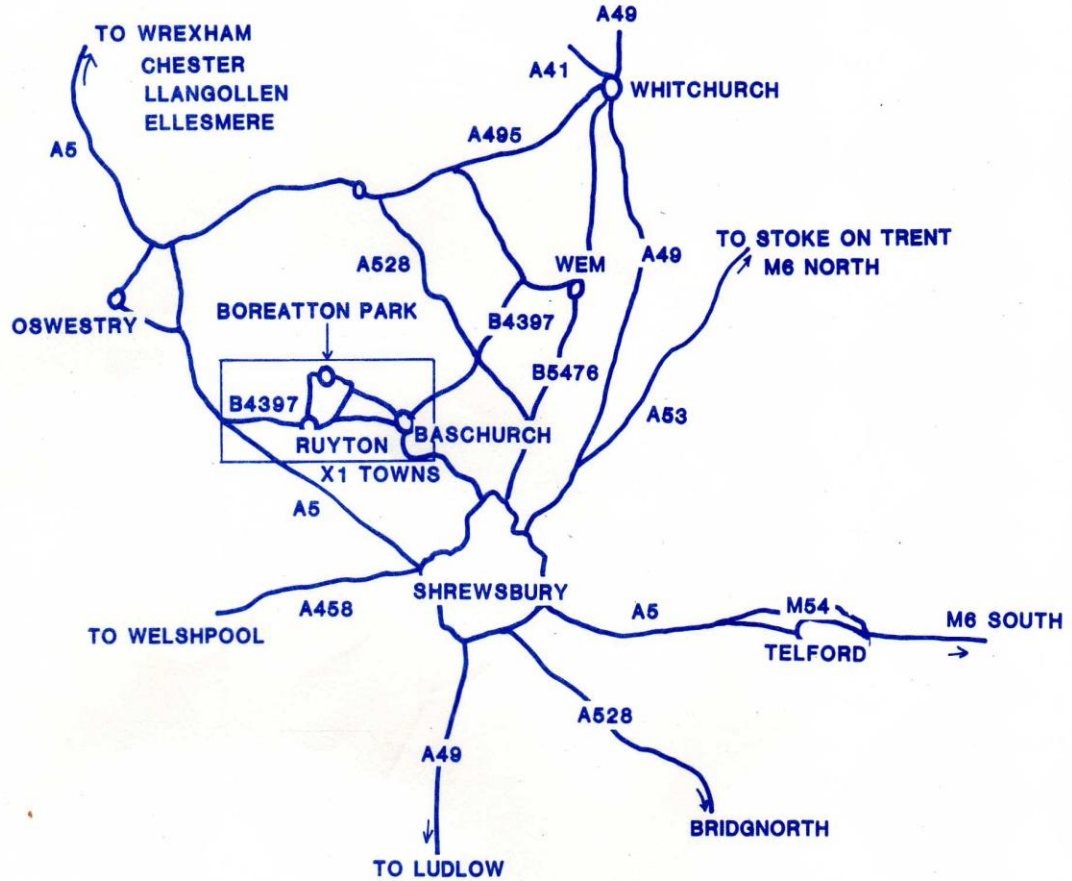

DIRECTIONS TO

BOREATTON PARK

ADDRESS

BOREATTON PARK
 BASCHURCH
 NR. SHREWSBURY
 SHROPSHIRE
 SY4 2EZ.

TELEPHONE

(0939) 260 551/2

Notes:

Access from the North is best via M56, M53 Chester Bypass, A483, Wrexham Bypass as Oswestry Bypass then turn left on the B4397.

Access from the South is via the Shrewsbury Ring Road and along the A5 to the Road Chef, where you take the right turn to Ruyton XI Towns on the B4397.

PLEASE DRIVE VERY CAREFULLY ON SINGLE TRACK ROADS NEAR THE CENTRE AND FOLLOW THE ONE-WAY SYSTEM INDICATED BY THE ARROWS ON THE INSERT MAP (CARP ONLY)