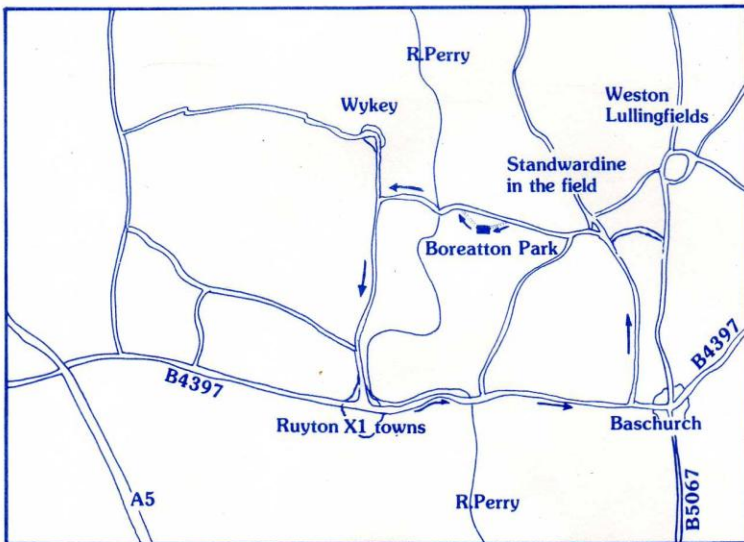

DIRECTIONS TO

BOREATTON PARK

ADDRESS

BOREATTON PARK
 BASCHURCH
 NR. SHREWSBURY
 SHROPSHIRE
 SY4 2EZ.

TELEPHONE

(0939) 260 551/2

Notes:

Access from the North is best via M56, M53 Chester Bypass, A483, Wrexham Bypass as Oswestry Bypass then turn left on the B4397.

Access from the South is via the Shrewsbury Ring Road and along the A5 to the Road Chef, where you take the right turn to Ruyton XI Towns on the B4397.

PLEASE DRIVE VERY CAREFULLY ON SINGLE TRACK ROADS NEAR THE CENTRE AND FOLLOW THE ONE-WAY SYSTEM INDICATED BY THE ARROWS ON THE INSERT MAP (CARP ONLY)